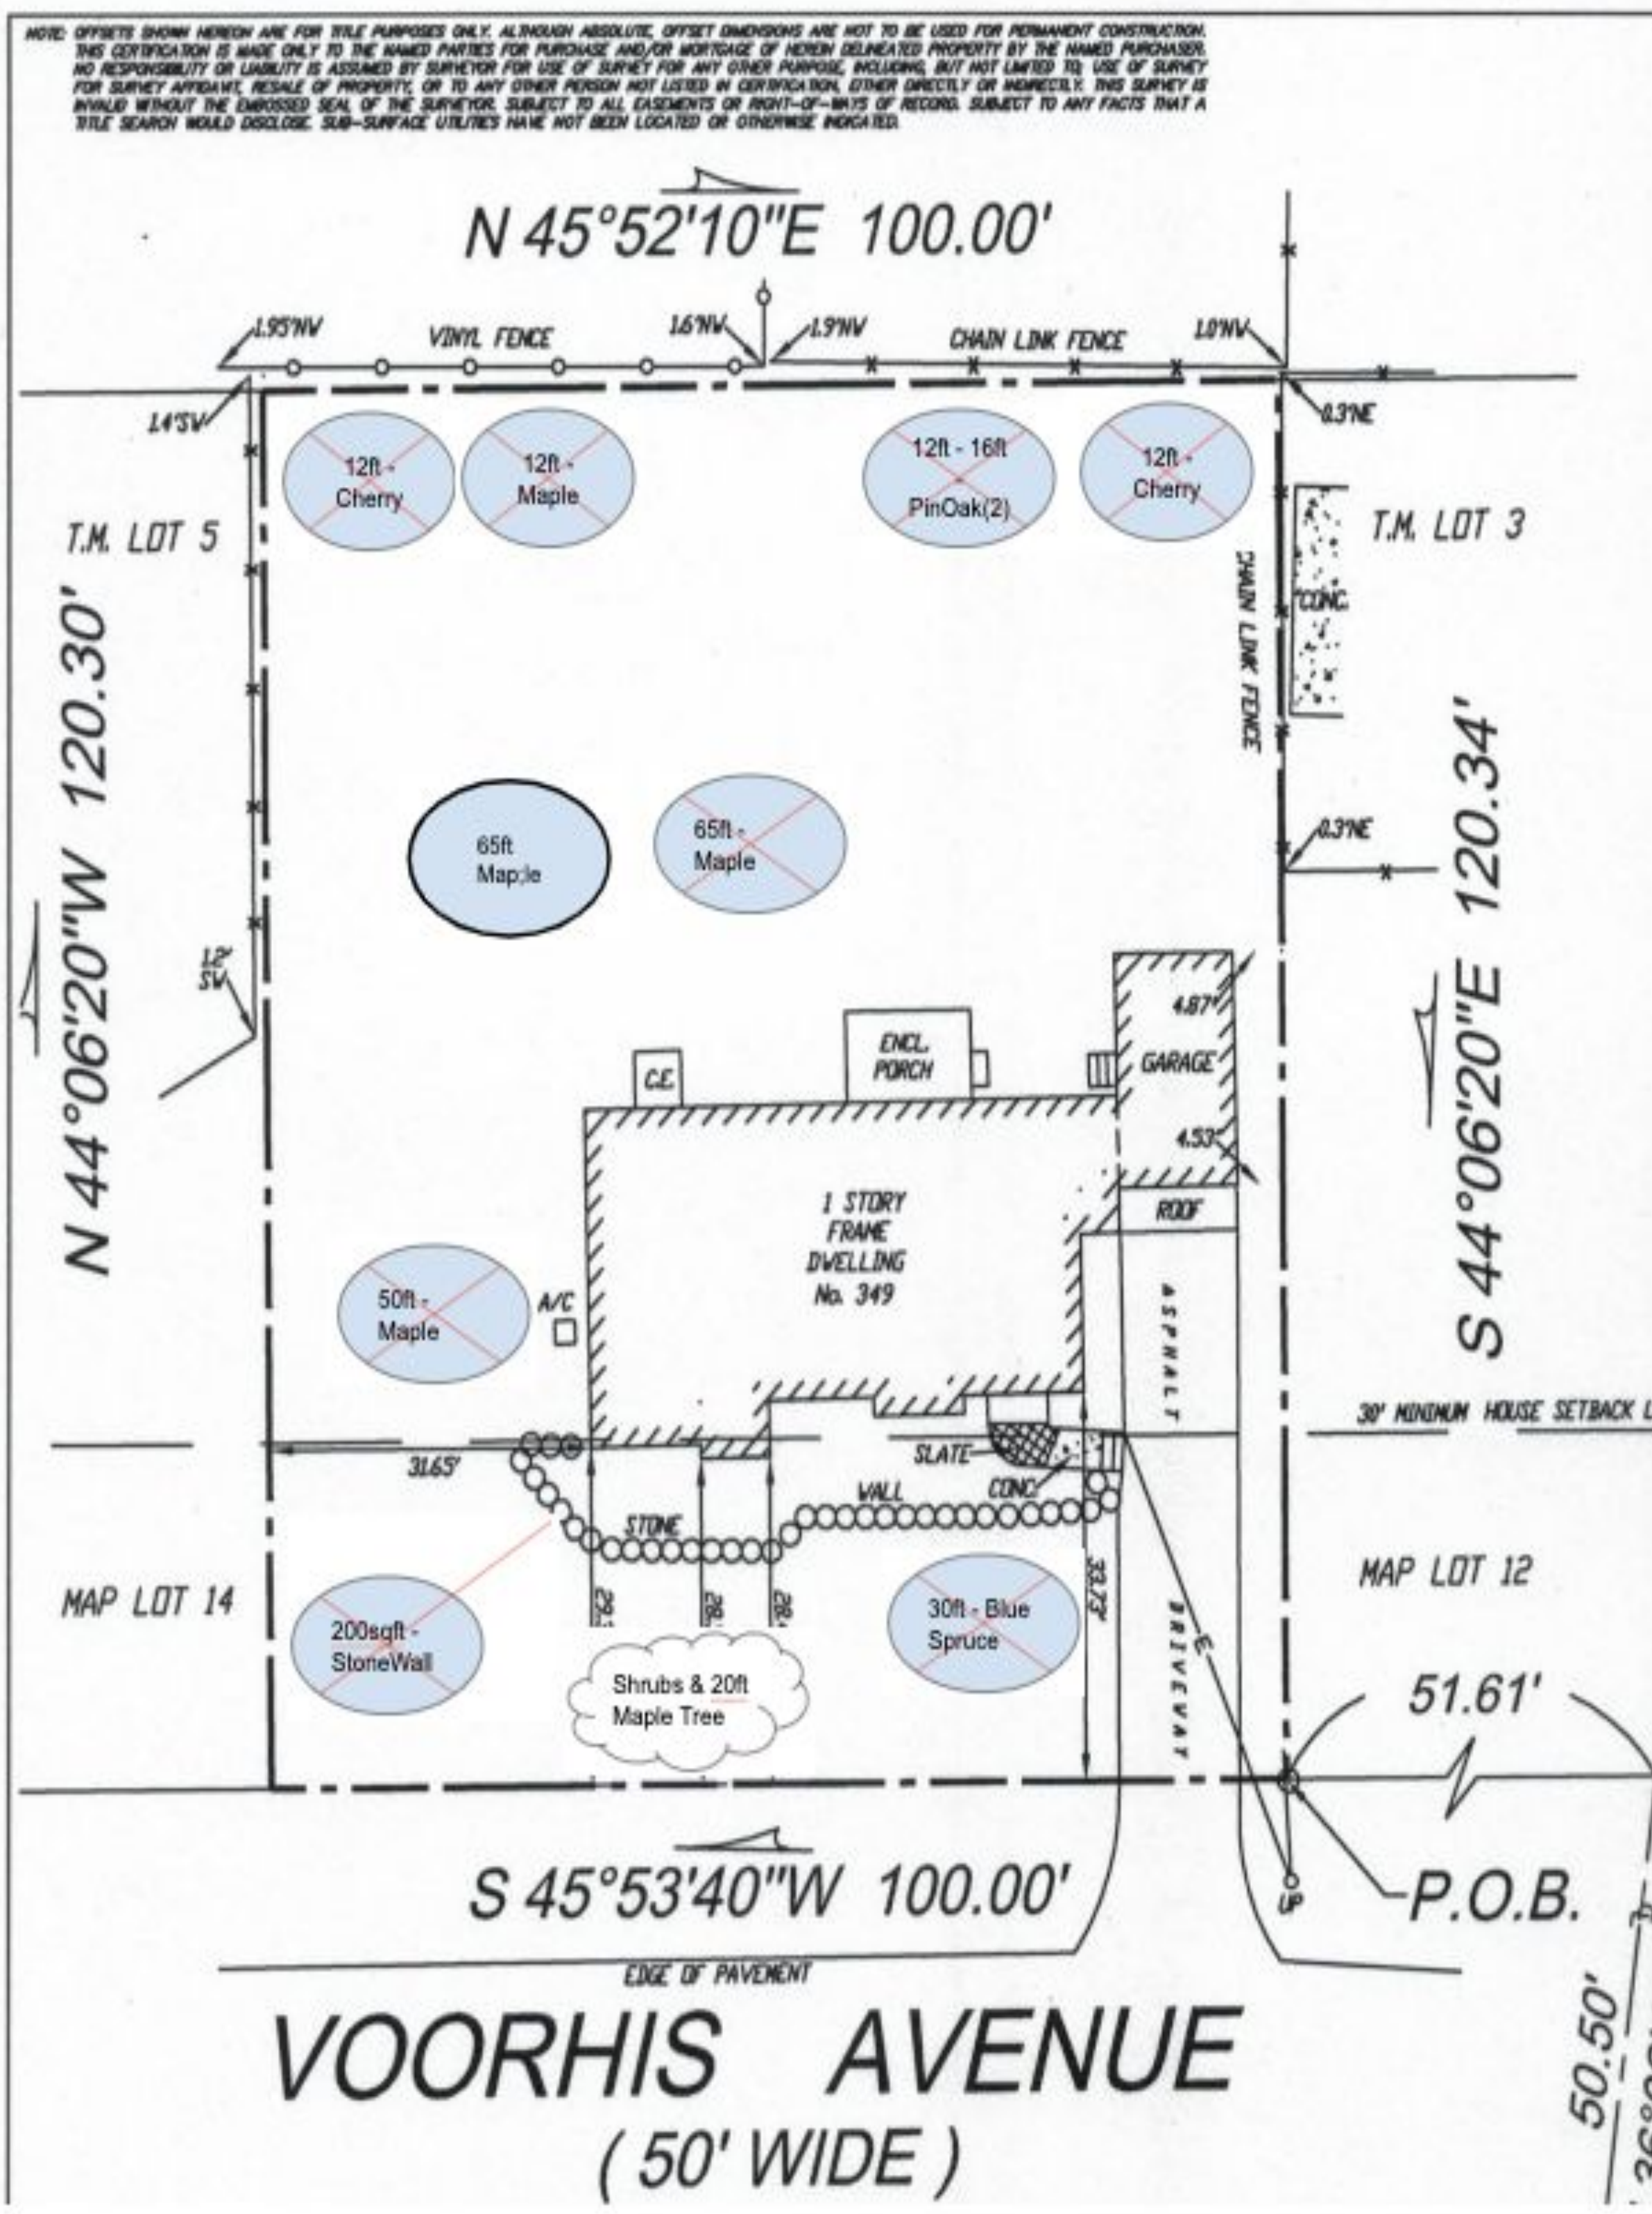

PROPOSED LANDSCAPE & IRRIGATION PLAN

ELLIE HOMES, LLC

349 VOORHIS AVENUE
 WYCKOFF, NEW JERSEY
 LOT4, BLOCK 316

Existing & Removal

Current Photos

Proposed Landscape & Irrigation Plan